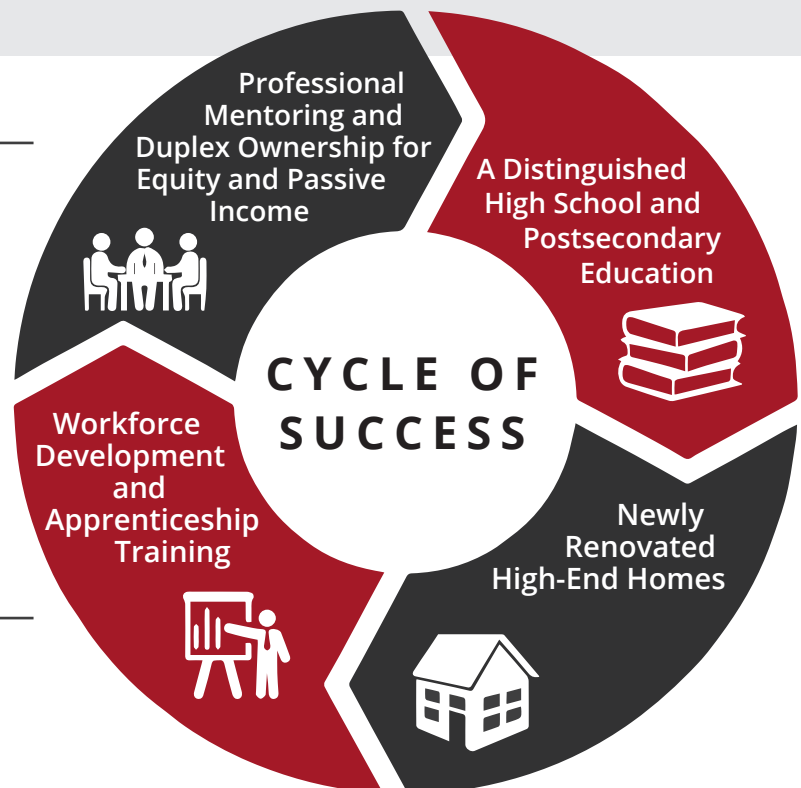

## WE END THE CYCLE OF POVERTY

Too often, reform initiatives try to tackle complex social problems, such as poverty, with narrowly-focused solutions. The problem with this approach is that the issues they are meant to address usually stretch far beyond the scope of the efforts. The comprehensive model that Build UP uses is like no other program in America. Its focus is to empower and equip youth so that they can overcome poverty and revitalize their communities, determining their own future.

Some Root Causes of Poverty:

— THE ABSENCE OF —

We put a **STOP** to poverty and begin **A NEW CYCLE**

Empowering and equipping youth and communities to determine their future